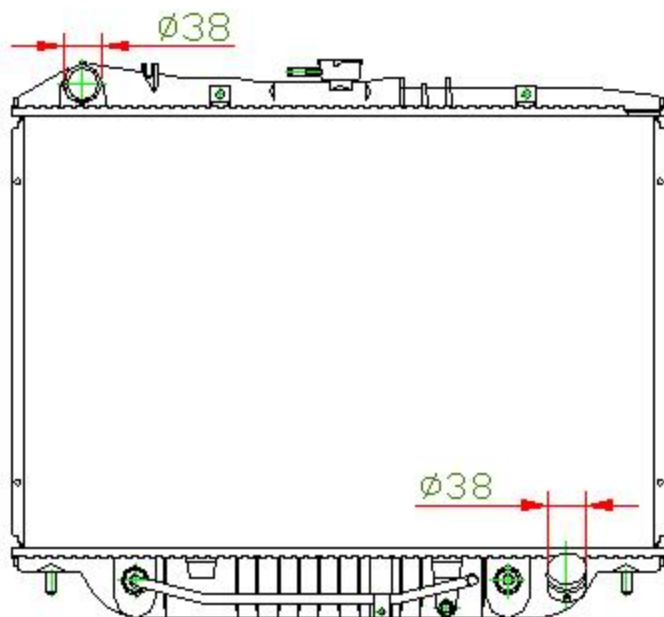

13015

CARTYPE: ISUZU JEEP AT

CORE SIZE: PC 425 x 618 x 32

CORE SIZE: PA 425 x 608 x 26/32

OEM:

DPI: 1571

CARTON: 66\*11\*62

TANK SIZE: 637\*49.5

OIL COOLER: 365