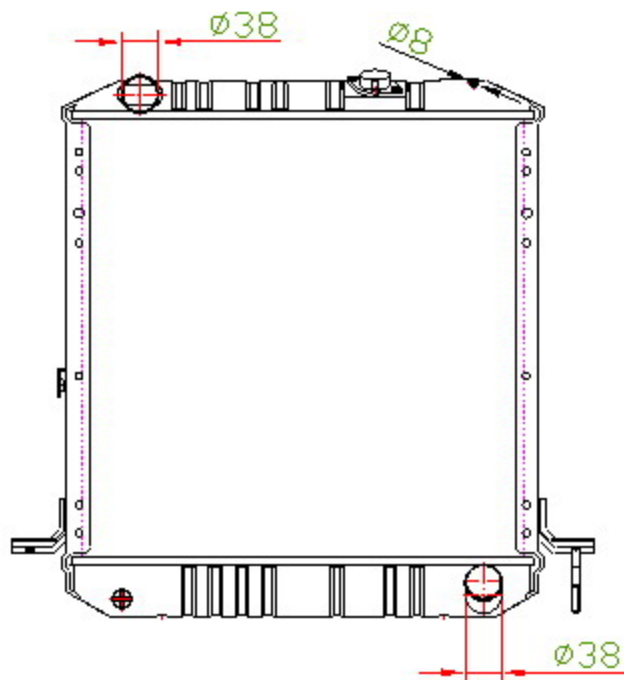

13018

CARTYPE: ISUZU 100P MT

CORE SIZE: BC 460 x 466 x 32/49

CORE SIZE:

OEM:

DPI:

CARTON: 67*12*56

TANK SIZE: 484.5*53.5