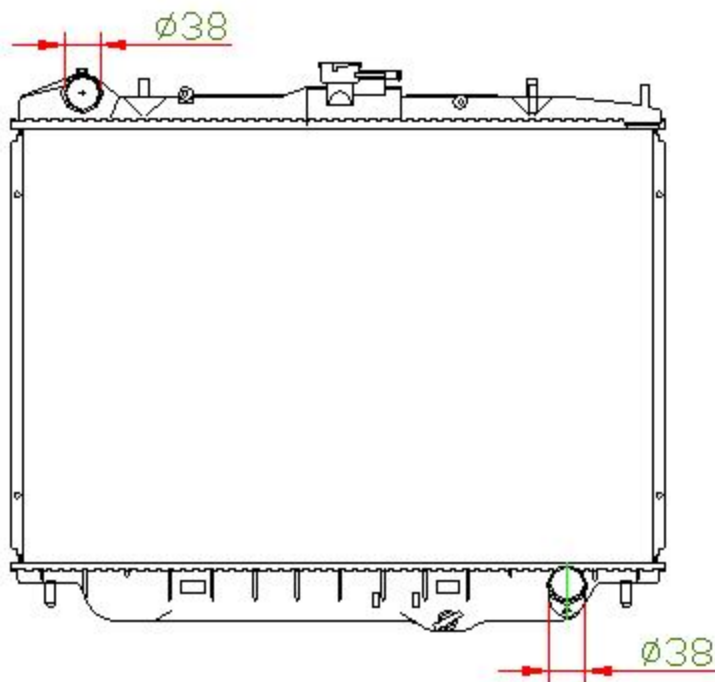

13026

CARTYPE: RODEO 3.1 '94 MT
CORE SIZE: PC 425 x 618 x 32
CORE SIZE: PA 425 x 608 x 26/32
OEM:

DPI: 2195
CARTON: 66*11.5*62
TANK SIZE: 637*49.5
OIL COOLER: