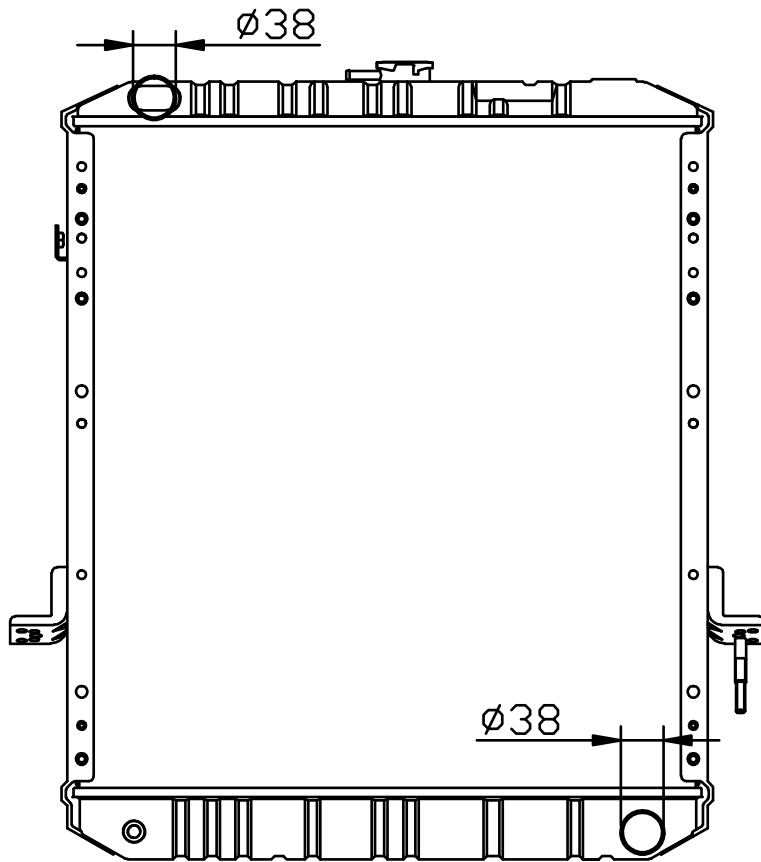

13031

CARTYPE: NPR MT

CORE SIZE: BC 592 x 538 x 32/49

CORE SIZE:

OEM:

DPI:

CARTON: 73*17.7*79.5

TANK SIZE:485*54