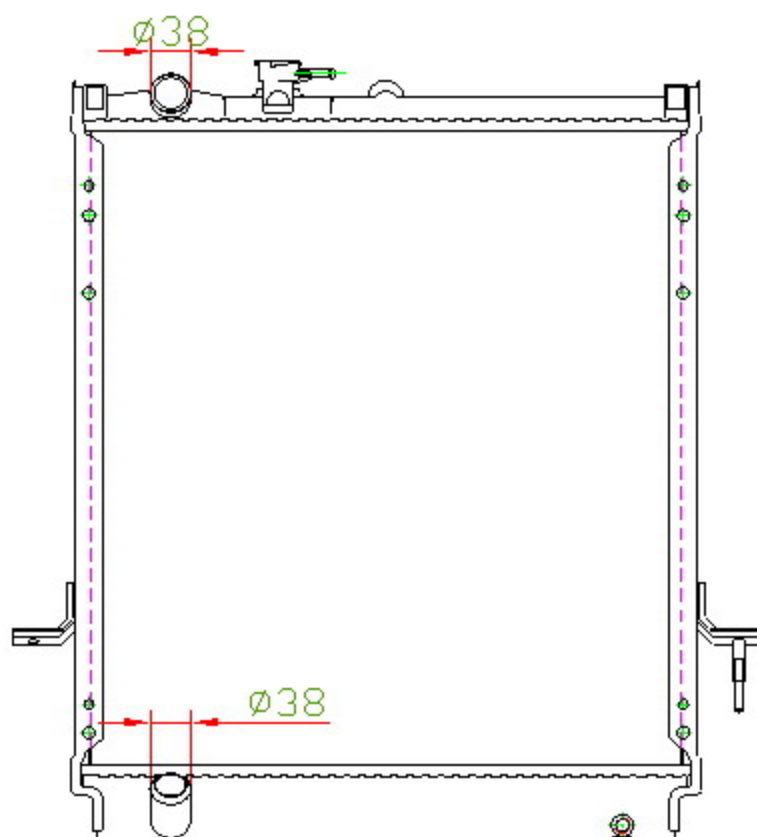

13032

CARTYPE: ISUZU NPR 4.8 MT

CORE SIZE: PA 590 x 548 x 36

CORE SIZE:

OEM:

DPI:

CARTON: 74.5\*15.5\*74.5

TANK SIZE: 569\*63.5