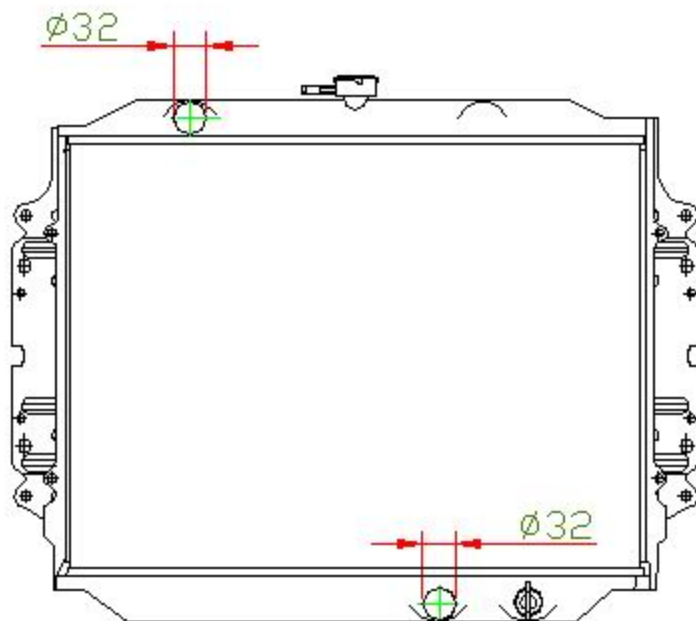

13039

CARTYPE: ISUZU TFR D MT

CORE SIZE: PA 385 x 528 x 26

CORE SIZE:

OEM:

DPI:

CARTON: 68*12*57.5

TANK SIZE: 556*48