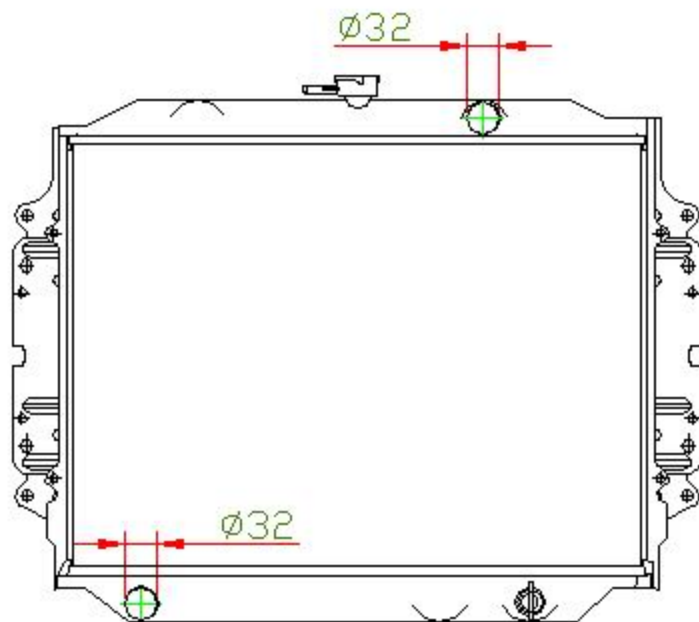

13040

CARTYPE: ISUZU TFR (GAS) MT

CORE SIZE: PA 415 x 528 x 16

CORE SIZE:

OEM:

DPI:

CARTON: 68*12*62

TANK SIZE: 556*48