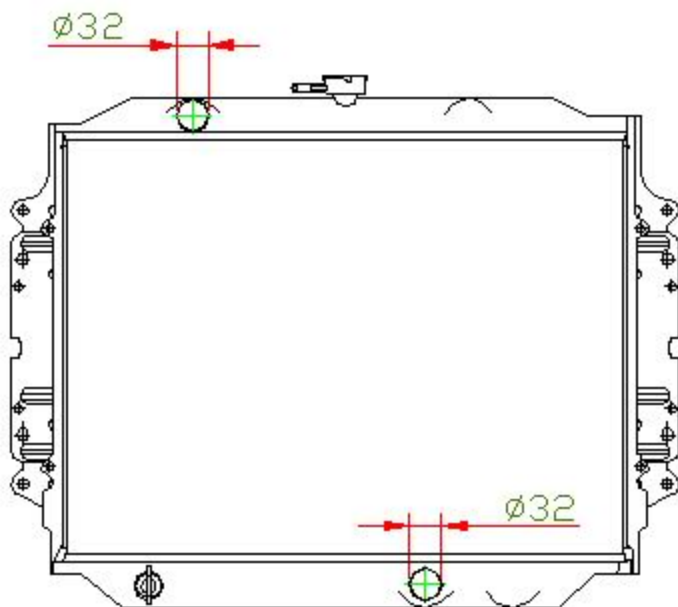

13041

CARTYPE: ISUZU TFR (GAS) MT

CORE SIZE: PA 415 x 528 x 26

CORE SIZE:

OEM:

DPI:

CARTON: 68*12*60.5

TANK SIZE: 556*48