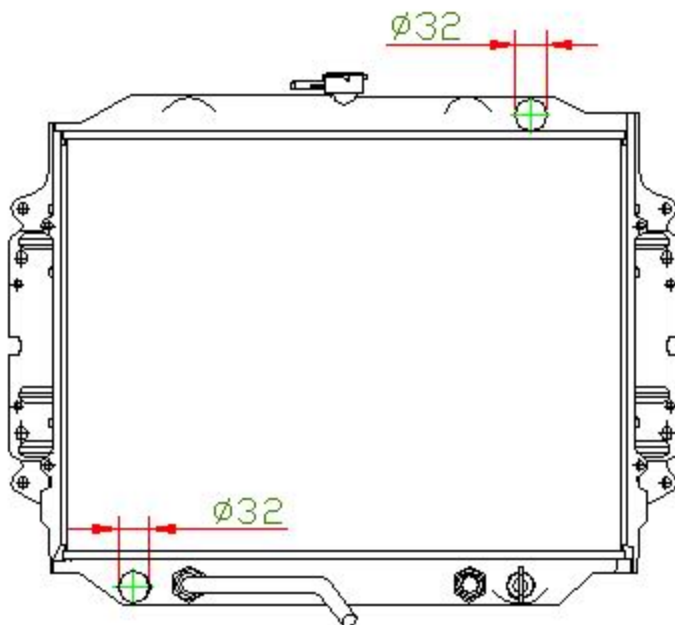

13042

CARTYPE: ISUZU TFR (GAS) AT

CORE SIZE: PA 415 x 528 x 26

CORE SIZE:

OEM:

DPI:

CARTON: 68*12*60.5

TANK SIZE: 556*48

OIL COOLER:300