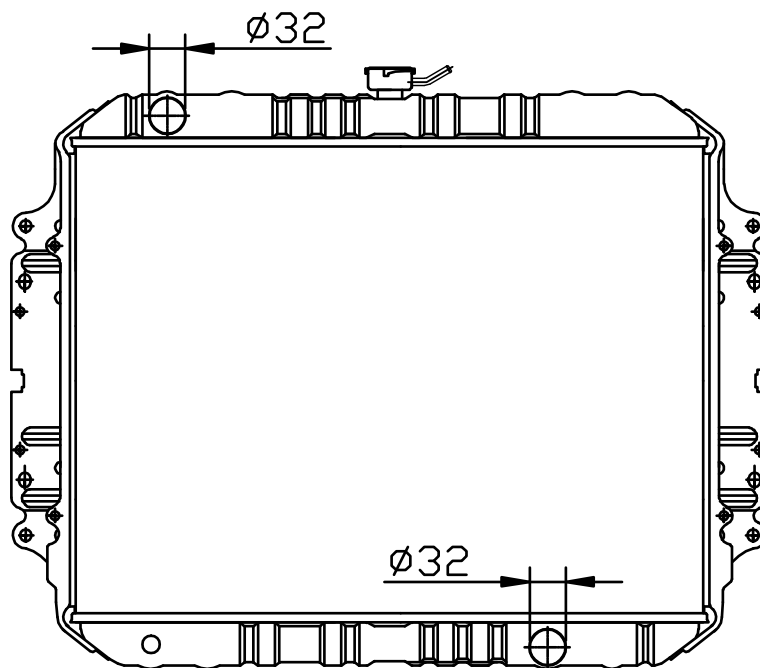

13050

CARTYPE: TFR MT

CORE SIZE: BC 415 x 528 x 32

CORE SIZE:

OEM:

DPI:

CARTON: 68.5*11.7*57

TANK SIZE: 556*48