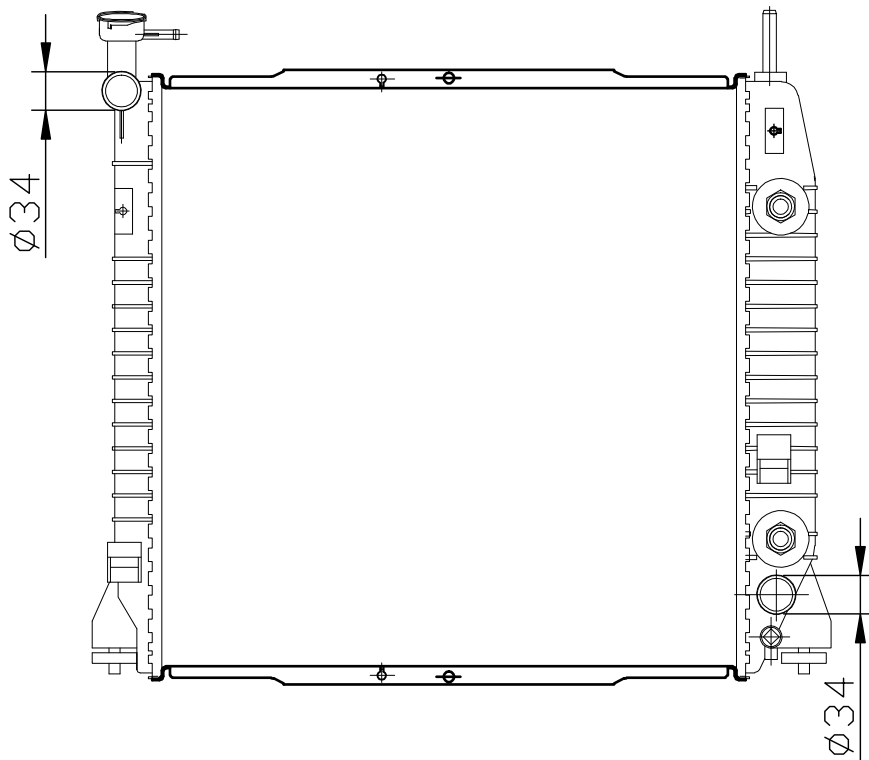

13054

CARTYPE: ISUZU RODEO 3.6itr'06-08 AT

CORE SIZE:PA510 x 508 x 26

CORE SIZE:

OEM:

DPI:

CARTON: 66.5*16*66.5

TANK SIZE: 525.8*63.3