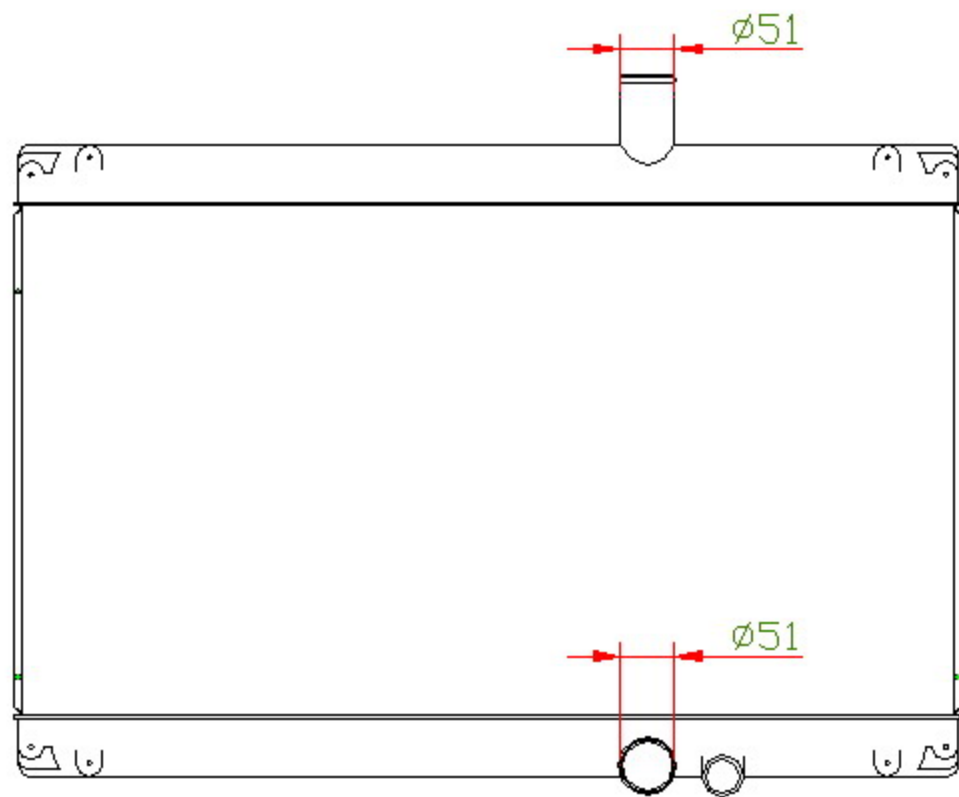

MC011

CARTYPE:MT

CORE SIZE: PA 735*1008*48

CORE SIZE:

OEM:

DPI:

CARTON:

TANK SIZE: 1032*81