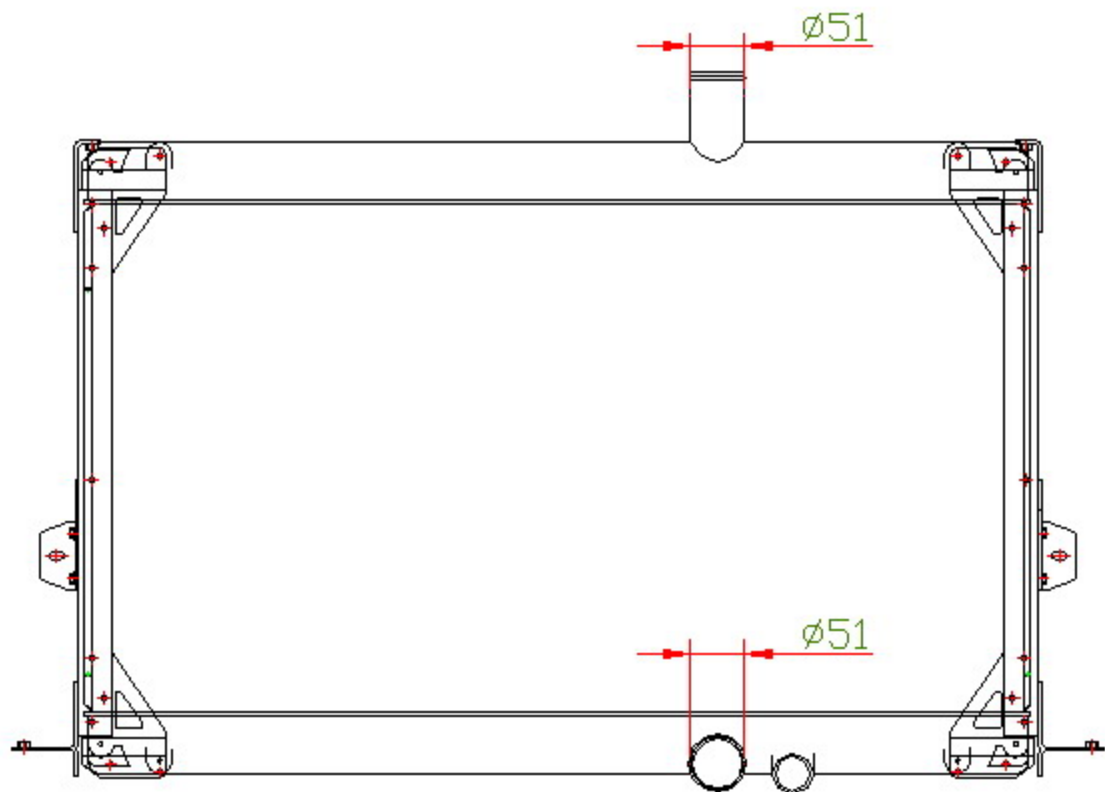

MC012

CARTYPE:MT

CORE SIZE: PA 735*1008*48

CORE SIZE:

OEM:

DPI:

CARTON:

TANK SIZE: 1032*81