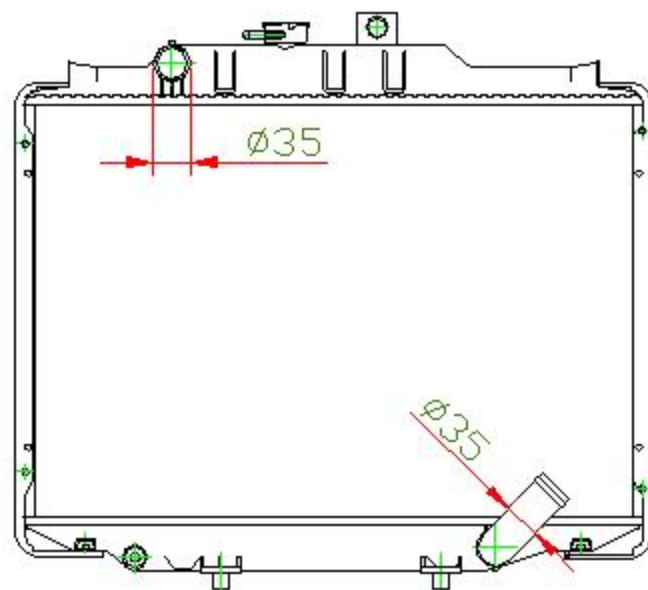

14013

CARTYPE: DELICA'87-93 MT (4G63/64'2)

CORE SIZE: PC 390 x 568 x 32

CORE SIZE: PA 390 x 568 x 16/26

OEM: MB356342/ 605252

DPI:

CARTON: 62.5*18.5*61.5

TANK SIZE: 587*47