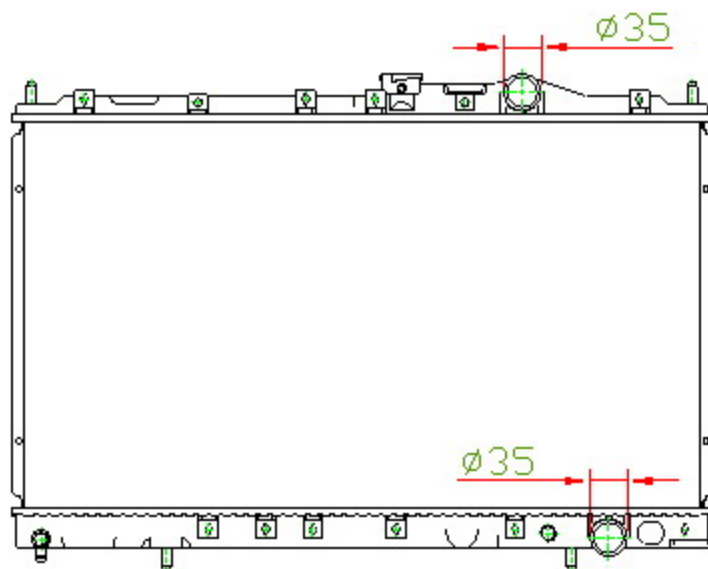

14018

CARTYPE: LANCER'92-94 MT

CORE SIZE: PC 375 x 658 x 16

CORE SIZE: PA 375 x 648 x 16

OEM: MB660562

DPI: 1393

CARTON: 70.5\*12\*55.5

TANK SIZE: 680\*33/48