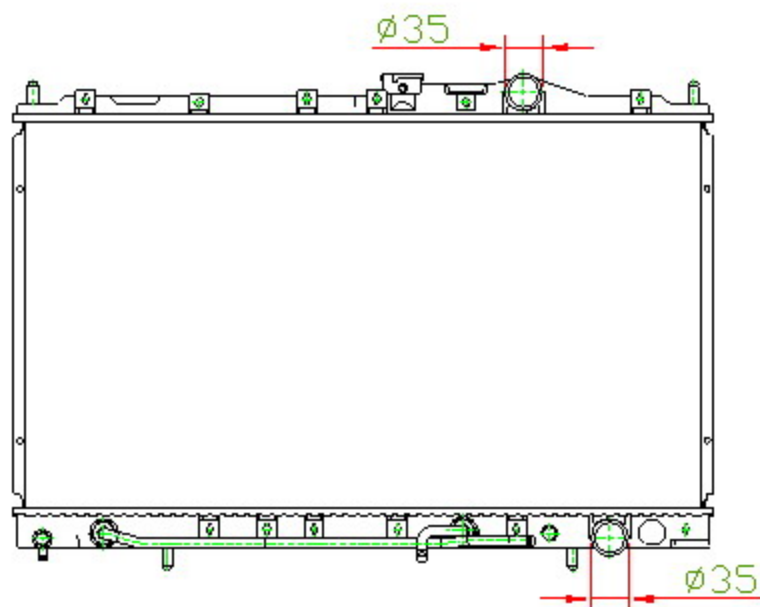

14019

CARTYPE: LANCER'92-94 AT

CORE SIZE: PC 375 x 658 x 32

CORE SIZE: PA 375 x 648 x 26

OEM: MB660567

DPI: 1393

CARTON: 70.5*12*55.5

TANK SIZE: 680*48

OIL COOLER:350