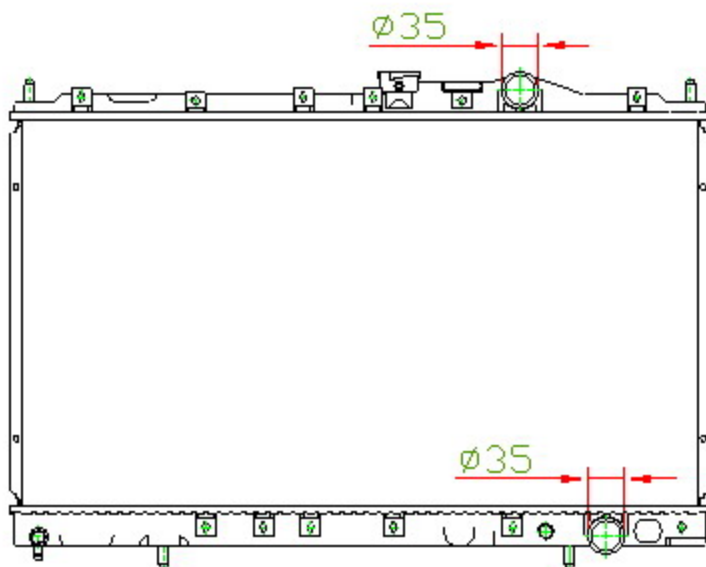

14020

CARTYPE: LANCER'92-94 MT

CORE SIZE: PC 375 x 658 x 32

CORE SIZE: PA 375 x 648 x 26

OEM: MB660566

DPI: 1393

CARTON: 70.5\*12\*55.5

TANK SIZE: 680\*48