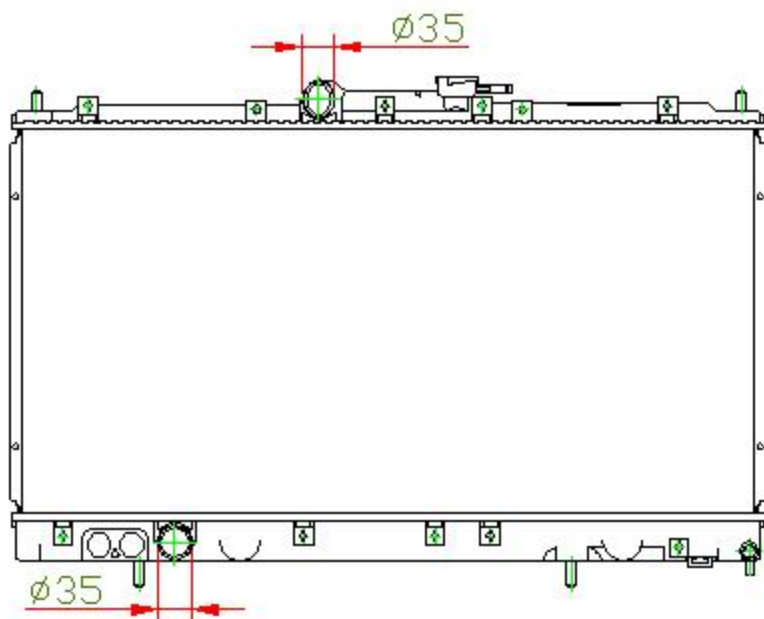

14036

CARTYPE: GALANT'98 4G93 MT

CORE SIZE: PC 375 x 718 x 16

CORE SIZE: PA 375 x 708 x 16

OEM: MR258800/MR281655/ 281665

DPI:

CARTON: 76*11.5*57.5

TANK SIZE: 736*47.5