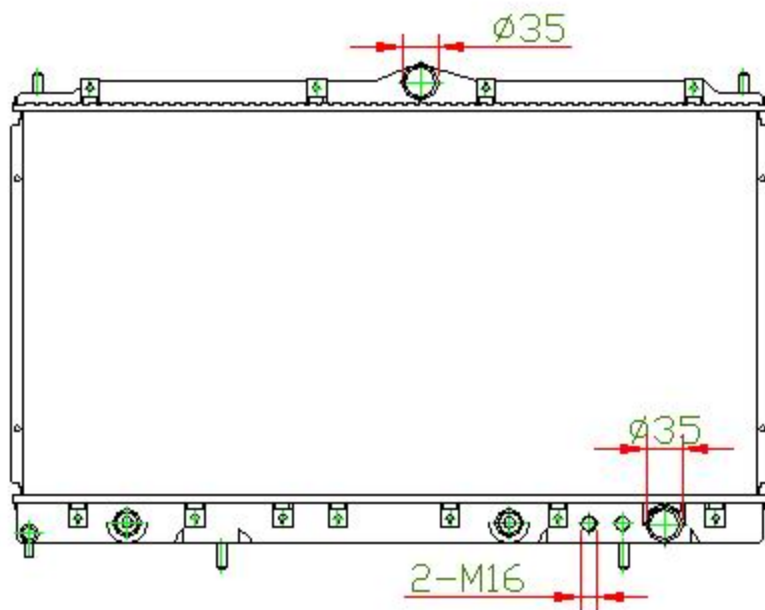

14039

CARTYPE: 3000 GTO '91-97 AT

CORE SIZE: PC 375 x 718 x 32

CORE SIZE: PA 375 x 708 x 26

OEM: MB605454

DPI: 1299

CARTON: 76*10.5*56

TANK SIZE: 736*47.5

OIL COOLER:375