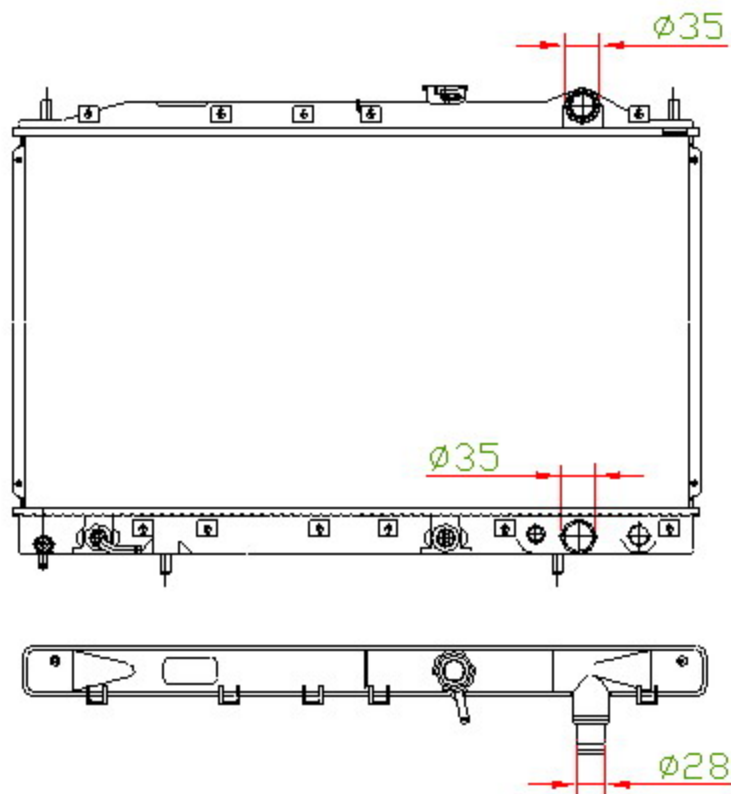

14041

CARTYPE: MIRAGE '88-92 EC63A/C53A/4G61 AT DPI: 234

CORE SIZE: PC 375 x 668 x 32

CARTON: 71*13*56

CORE SIZE: PA 375 x 668 x 16/26

TANK SIZE: 688*50

OEM: MB538540

OIL COOLER:350