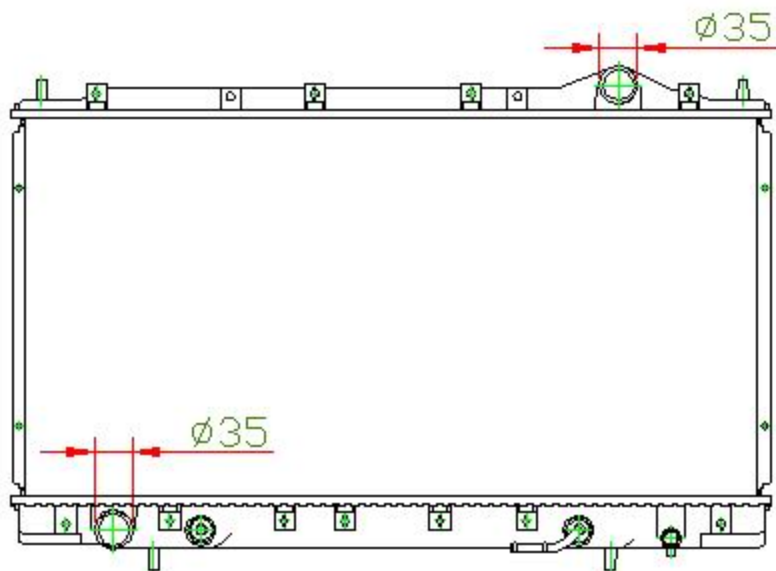

14045

CARTYPE: ECLIPSE '95-98 AT
CORE SIZE: PC 350x 678 x 32
CORE SIZE: PA 350x 678 x 26
OEM: MR127911

DPI: 2023
CARTON: 72.5*11*54.5
TANK SIZE: 699.5*48
OIL COOLER:350