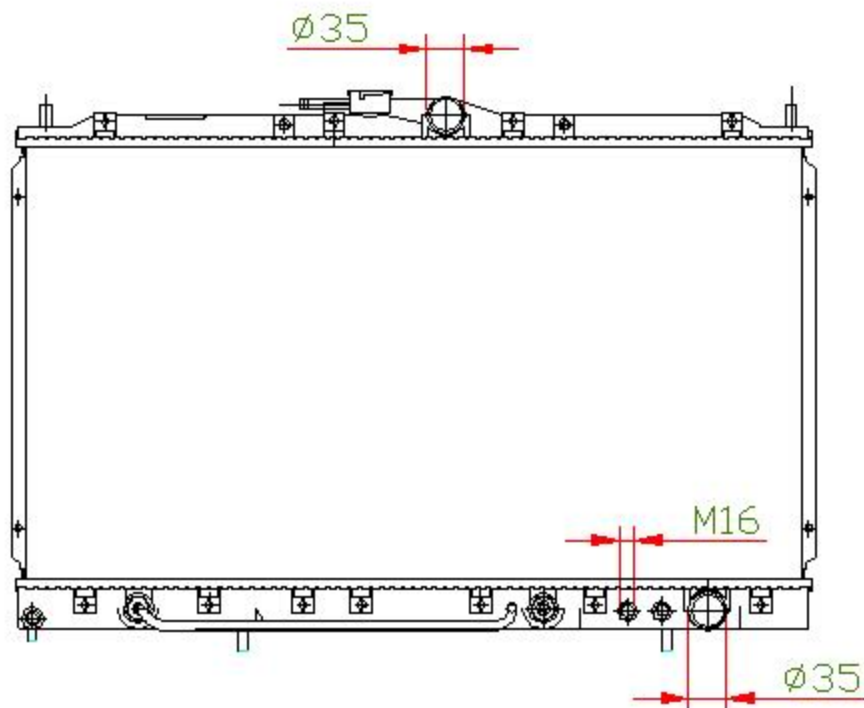

14053

CARTYPE: DIAMANTE'92-94 AT (钻石3.2)

CORE SIZE: PC 400x 718 x 32

CORE SIZE: PA 400x 708 x 26

OEM: MB660673 MB924266

DPI: 1316

CARTON: 76*10.5*58

TANK SIZE: 736*47.5

OIL COOLER:375