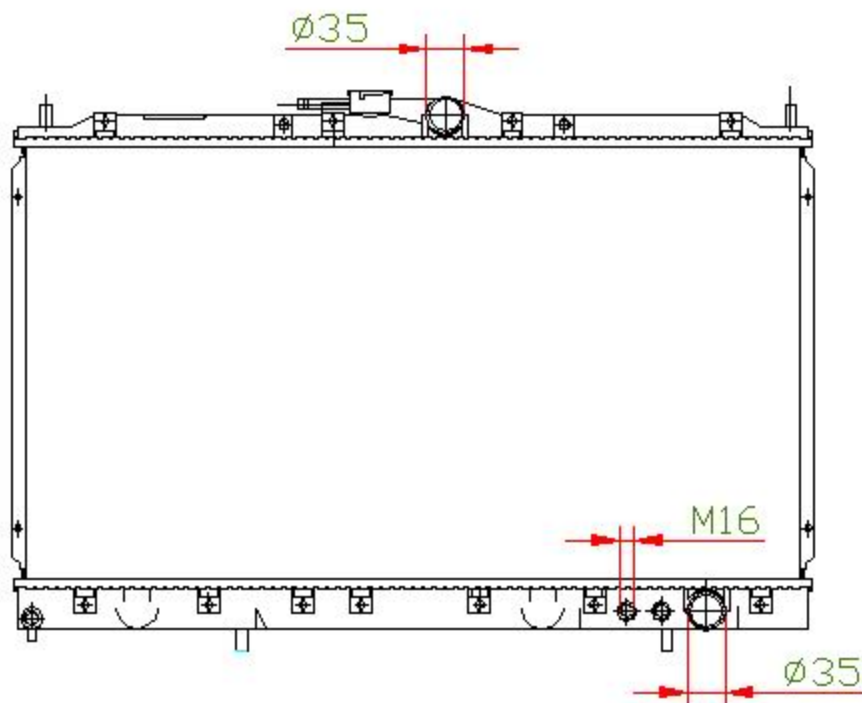

14054

CARTYPE: DIAMANTE'92-94 MT (钻石3.2)

CORE SIZE: PC 400x 718 x 32

CORE SIZE: PA 400x 708 x 26

OEM: MB660672

DPI: 1316

CARTON: 76.5*10*56

TANK SIZE: 736*47.5