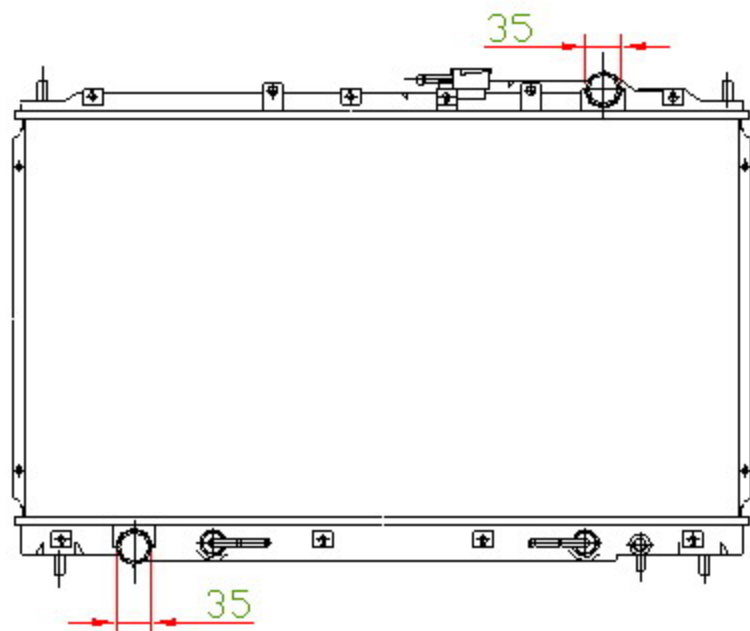

14055

CARTYPE: DIAMANTE'97-00 AT (钻石3.5)

CORE SIZE: PC 400 x 718 x 32

CORE SIZE: PA 400 x 708 x 16/26

OEM: MR160763/MR204365

DPI: 1906

CARTON: 78*12.7*57

TANK SIZE: 736*47.5

OIL COOLER:375