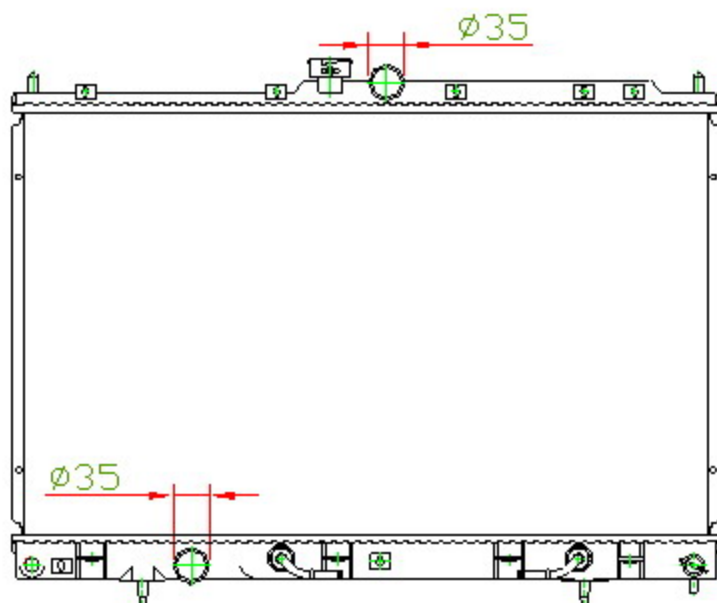

14056

CARTYPE: OUTLANDER '2001 AT (欧蓝德)

CORE SIZE: PC 425 x 698 x 16

CORE SIZE: PA 425 x 688 x 16/26/32

OEM: MR431506

DPI: 2617

CARTON: 73.5\*10.5\*61.8

TANK SIZE: 713\*47.5

OIL COOLER: 300