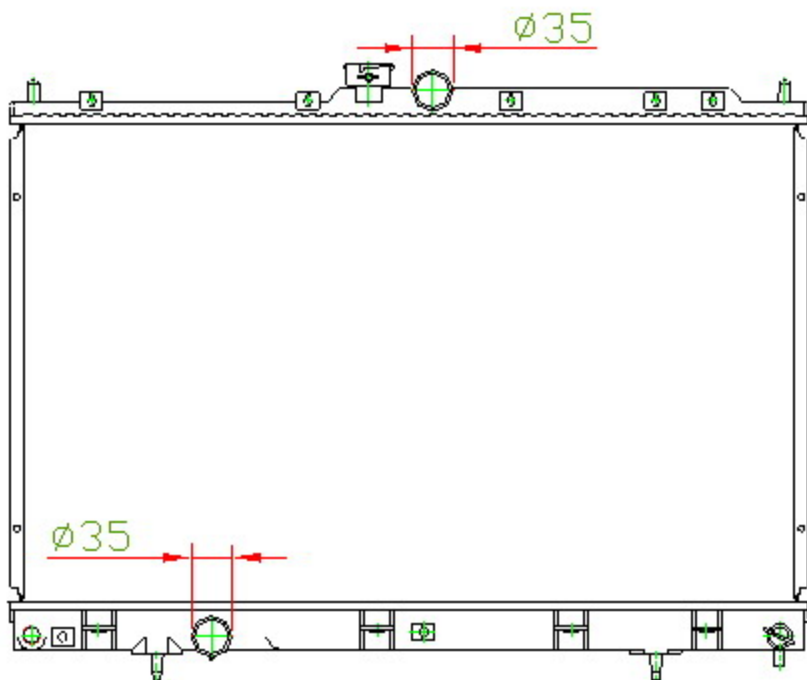

14057

CARTYPE: OUTLANDER MT (欧蓝德)

CORE SIZE: PC 425 x 698 x 16

CORE SIZE: PA 425 x 688 x 16/26/32

OEM:

DPI: 2617

CARTON: 73.5\*11\*62

TANK SIZE: 713\*47.5