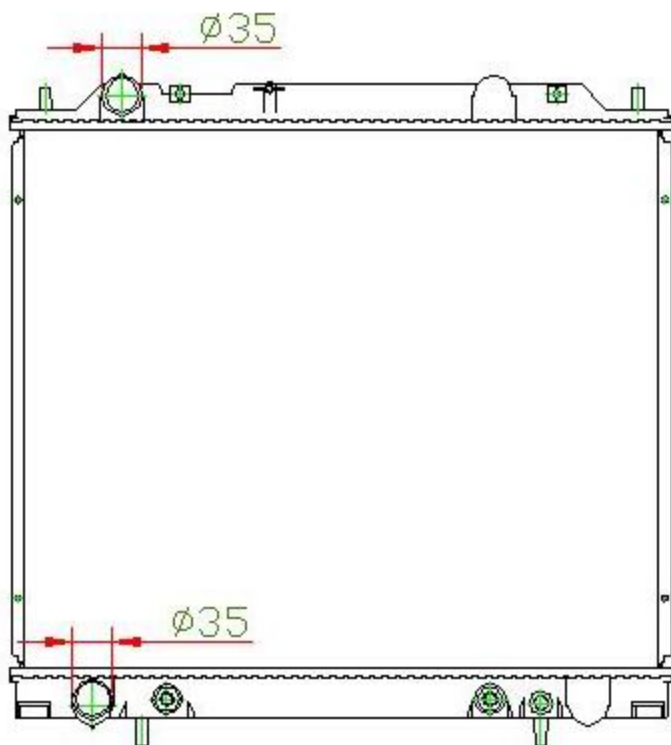

14060

CARTYPE: L400(G) PF4/6G72 AT (风行)

CORE SIZE: PC 500 x 588 x 16

CORE SIZE: PA 500 x 588 x 26

OEM: MR126104

DPI:

CARTON: 63.5*11*69.5

TANK SIZE: 612*47.5

OIL COOLER:300