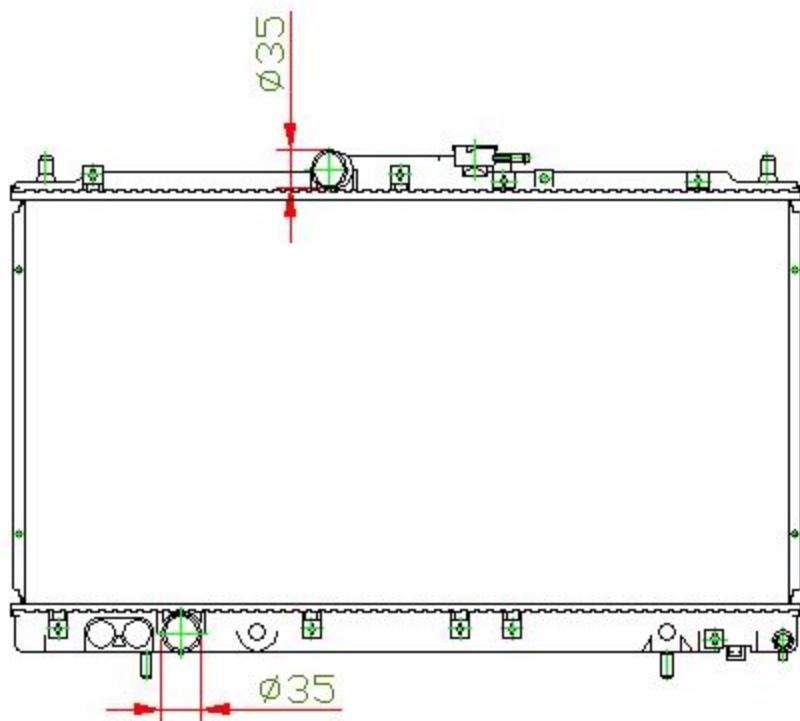

14062

CARTYPE: 中华晨阳 AT

CORE SIZE: PC 375 x 708 x 16

CORE SIZE:

OEM:

DPI:

CARTON: 78\*11.7\*54

TANK SIZE: 730\*47.5

OIL COOLER:380