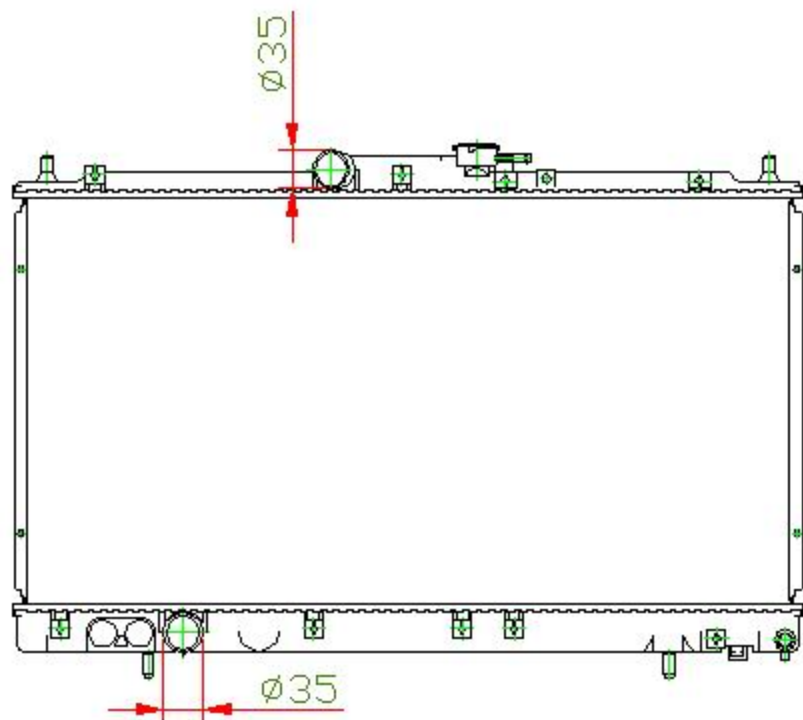

14063

CARTYPE: 中华晨阳 MT

CORE SIZE: PC 375 x 708 x 16

CORE SIZE:

OEM:MR 212454

DPI:

CARTON: 78\*11.7\*54

TANK SIZE: 730\*47.5

OIL COOLER: