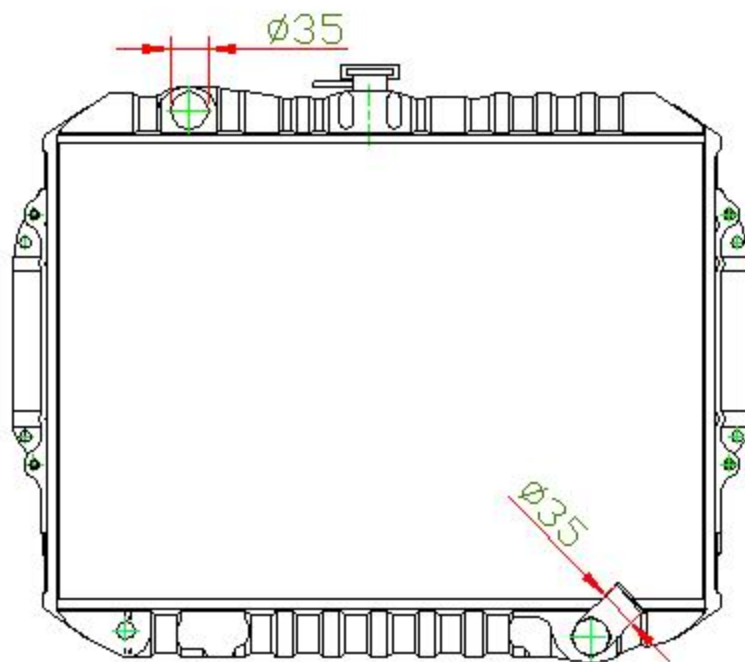

14065

CARTYPE: PAJERO/L047 '86-91 MT

CORE SIZE: BC 397 x 598 x 32

CORE SIZE:

OEM: MT221901

DPI: 1148

CARTON: 70*17.7*55

TANK SIZE: 605*65

OIL COOLER: