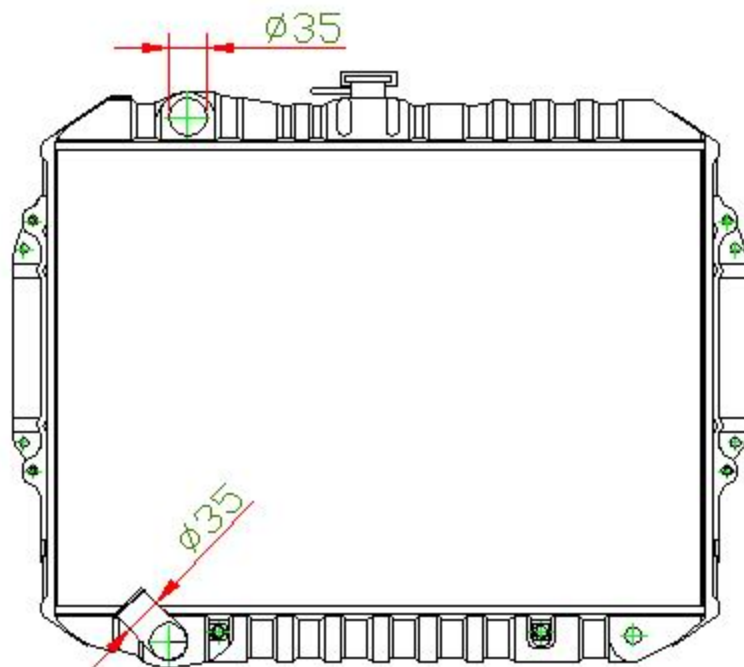

14070

CARTYPE: PAJERO V6 3.5 AT

CORE SIZE: BC 447 x 598 x 32

CORE SIZE:

OEM: MB660077/ 924487

DPI: 1504

CARTON: 70*15.7*51

TANK SIZE: 605*65

OIL COOLER:300