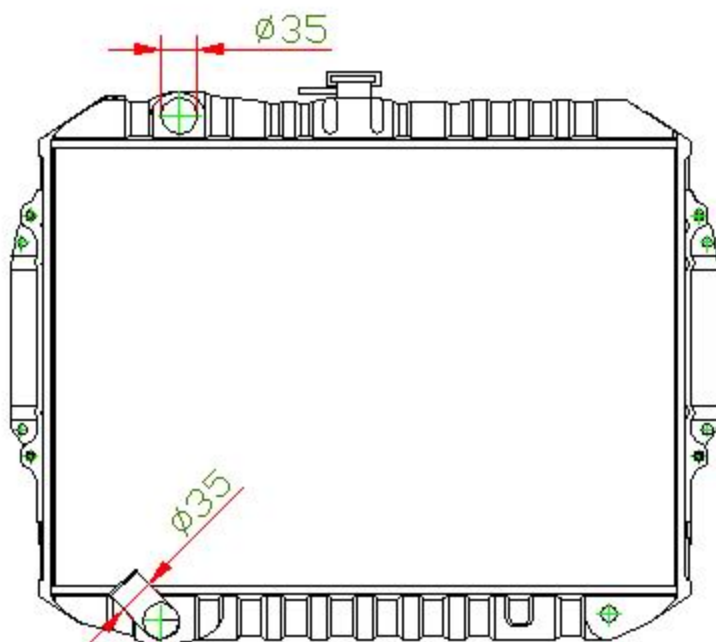

14071

CARTYPE: PAJERO V6 3.5 MT

CORE SIZE: BC 447 x 598 x 32

CORE SIZE:

OEM:

DPI:

CARTON: 70\*15.7\*61

TANK SIZE: 605\*65