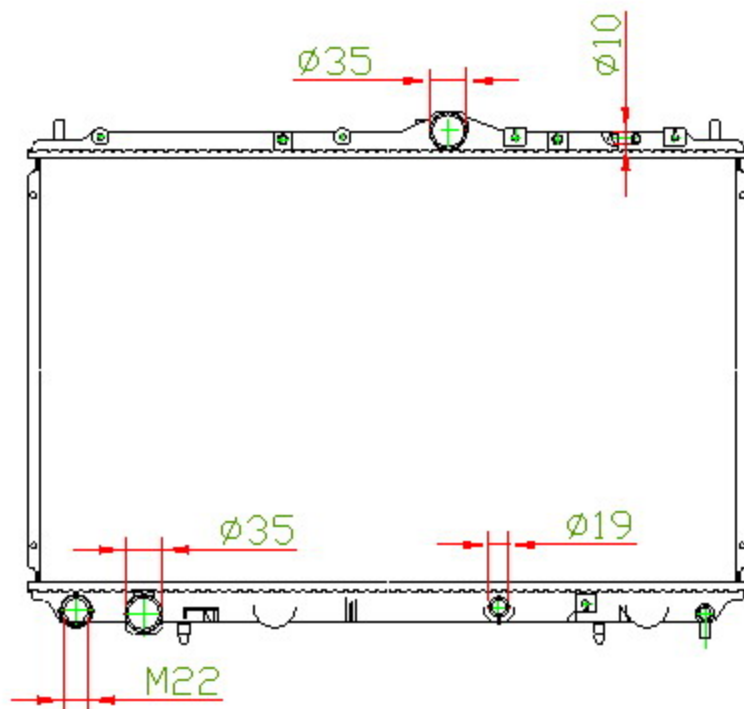

14077

CARTYPE: CARISMA 1.6 4G63 MT

CORE SIZE: PC 400 x 658 x 16

CORE SIZE: PA 400 x 648 x 16/26

OEM: MR187415

DPI:

CARTON: 70.5*10.5*57.5

TANK SIZE: 680*48