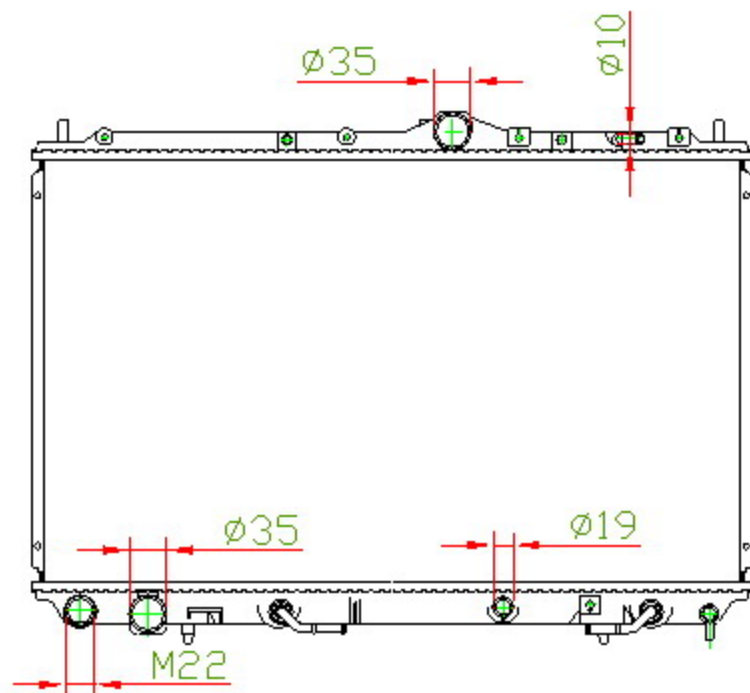

14078

CARTYPE: CARISMA 1.6 4G63 AT

CORE SIZE: PC 400 x 658 x 16

CORE SIZE: PA 400 x 648 x 16/26

OEM: MB925637/ 8602065

DPI:

CARTON: 70.5*11.5*58

TANK SIZE: 680*48

OIL COOLER:350