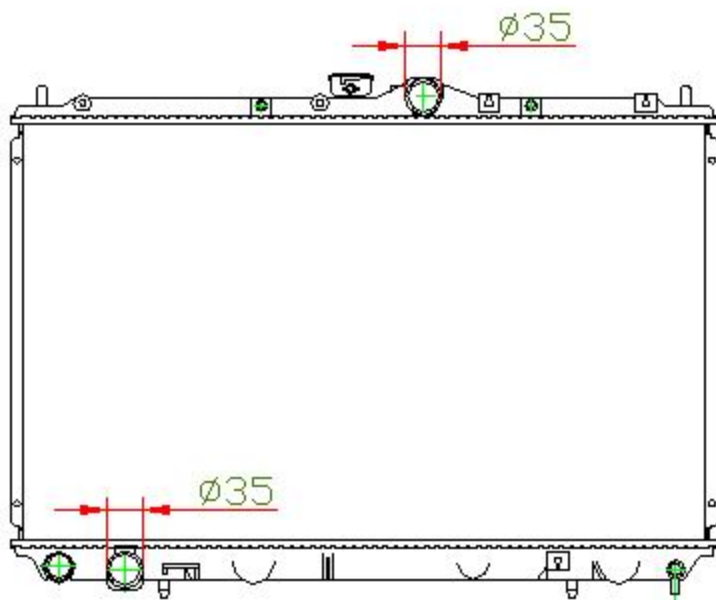

14080

CARTYPE: CARISMA 1.6 4G93 MT

CORE SIZE: PC 400 x 658 x 16

CORE SIZE: PA 400 x 658 x 16

OEM: MB299522

DPI:

CARTON: 70.5*10.5*58

TANK SIZE: 680*48

OIL COOLER: