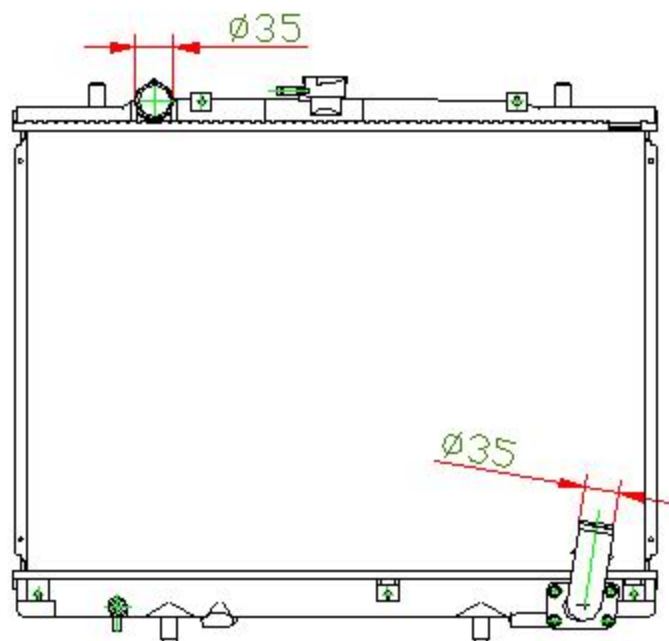

14081

CARTYPE: STORM L200 4D56 14056T 2.5TD MT DPI:

CORE SIZE: PC 425 x 598 x 32

CARTON: 64*15*61.5

CORE SIZE: PA 425 x 598 x 32/36

TANK SIZE: 620*57

OEM: MR281023

OIL COOLER: