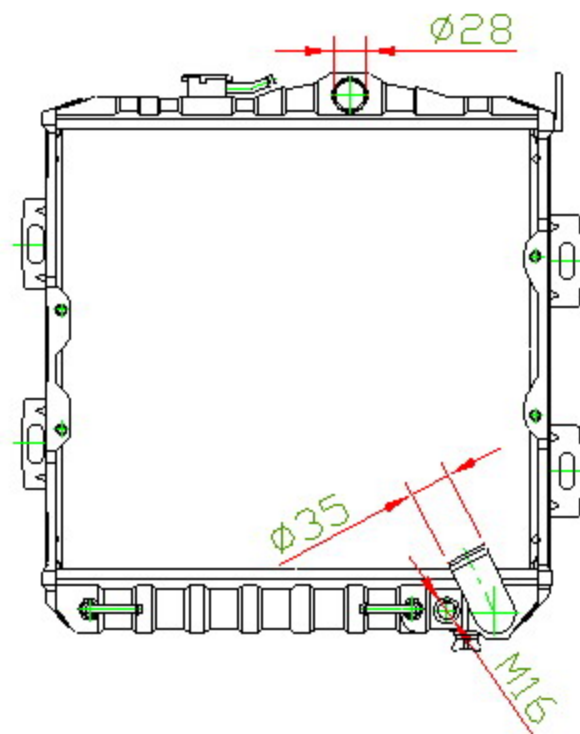

14082

CARTYPE: K711 AT

CORE SIZE: BC 375 x406 x 32

CORE SIZE:

OEM:

DPI:

CARTON: 53\*18.7\*55

TANK SIZE: 426\*48

OIL COOLER:275