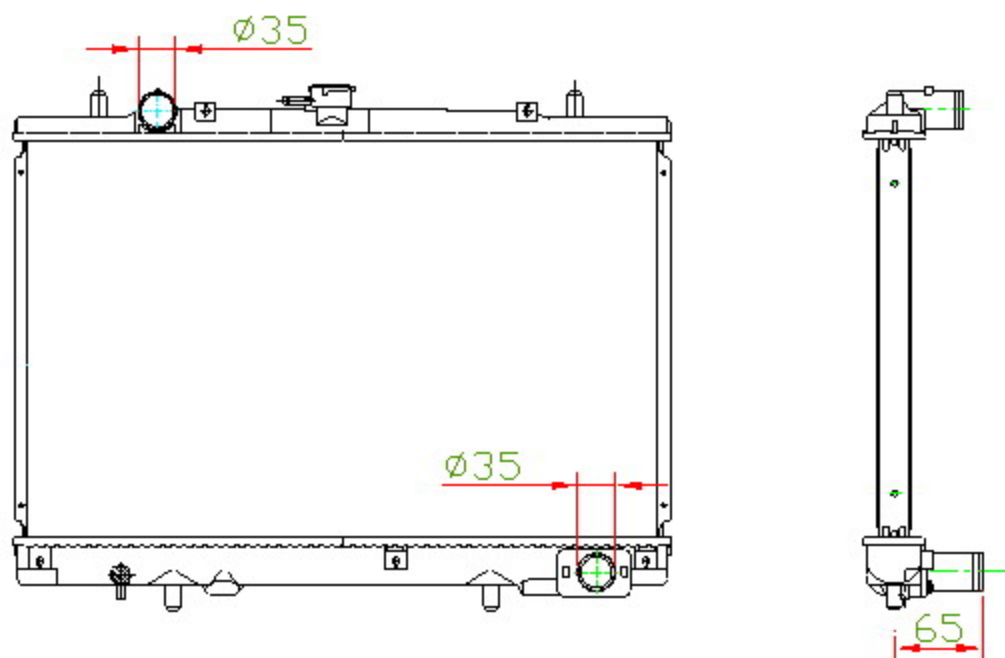

14083

CARTYPE: PICKUPL200/ 4D56T /2.5D MT

CORE SIZE: PC 375 x 598 x 16

CORE SIZE: PA 375 x 598 x 16/26/32

OEM: MR127853

DPI:

CARTON: 65*11.5*56

TANK SIZE: 620*57