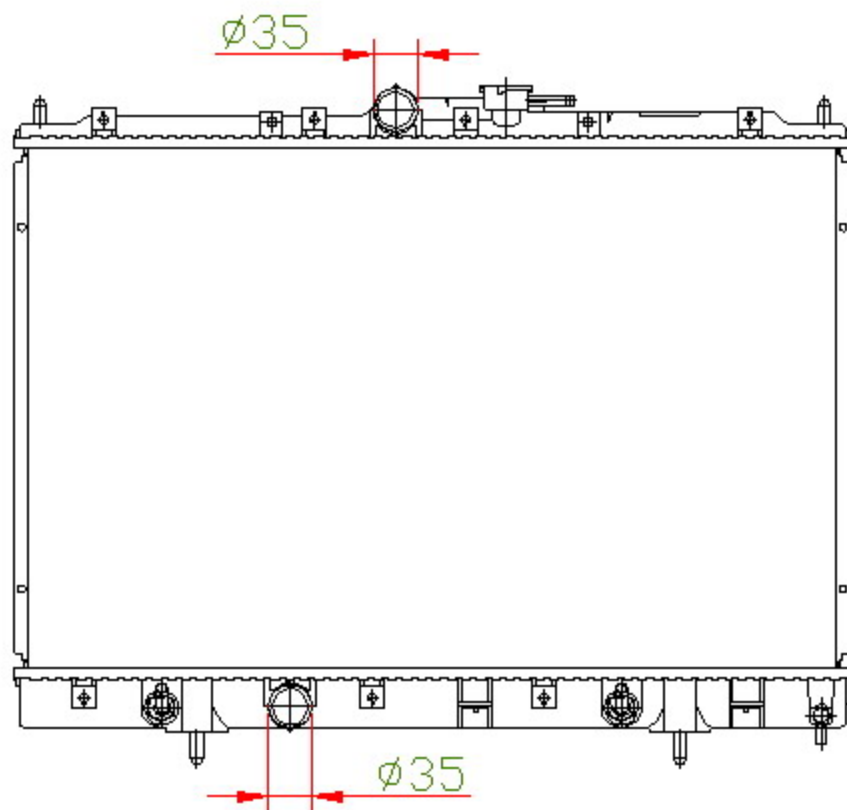

14086

CARTYPE: PAJERO '99 4G93 AT (飞腾)

CORE SIZE: PC 425 x 658 x 16

CORE SIZE: PA 425 x 648 x 16/26

OEM: MR373172

DPI:

CARTON: 70*12.5*61.8

TANK SIZE: 680*48

OIL COOLER:375