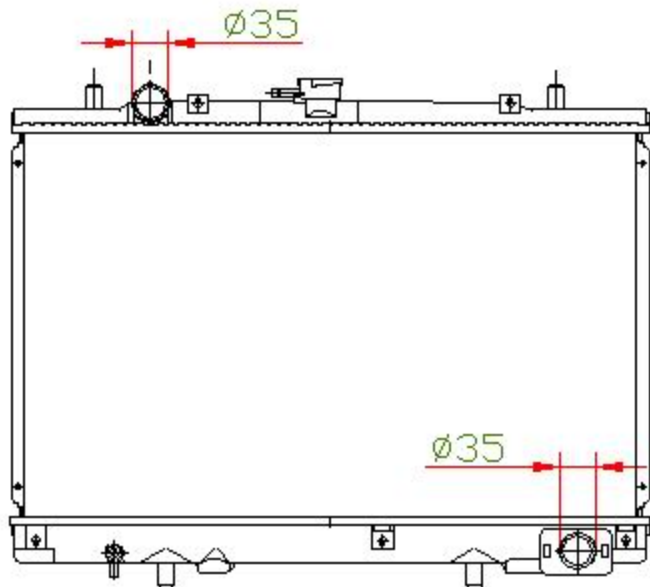

14087

CARTYPE: PICKUP L200/2.5D 41D56 MT

CORE SIZE: PC 375 x 598 x 32

CORE SIZE: PA 375 x 598 x 32/36

OEM: MR481785

DPI:

CARTON: 64*14.5*55

TANK SIZE: 620*57