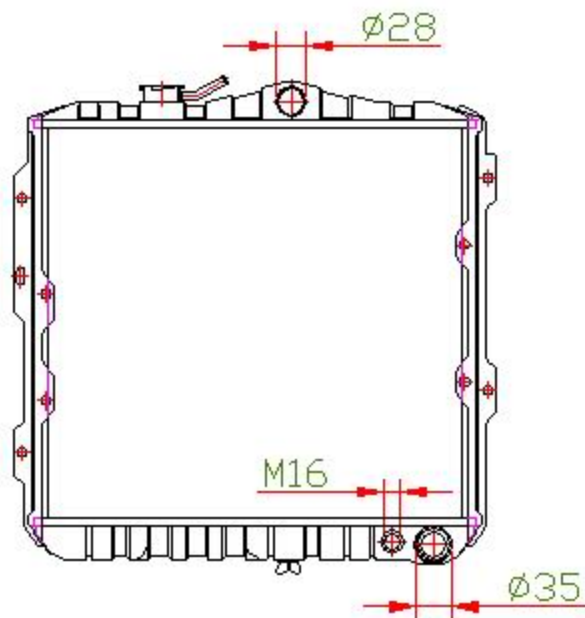

14092

CARTYPE: MITSUBISHI K722 MT

CORE SIZE: BC 375 x 398 x 16

CORE SIZE:

OEM:

DPI:

CARTON: 50\*12\*51

TANK SIZE: 426\*40