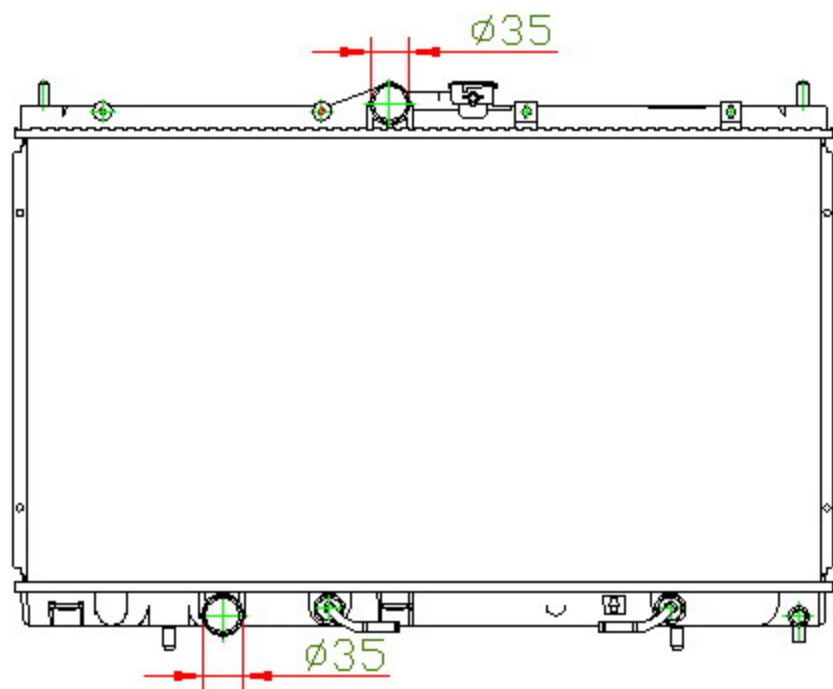

14096

CARTYPE: LANCER '2001 APM AT

CORE SIZE: PC 390 x 698 x 16

CORE SIZE: PA 390 x 688 x 16/26

OEM:

DPI: WJ1.6

CARTON: 73.5*11.5*58

TANK SIZE: 713*47.5

OIL COOLER:300