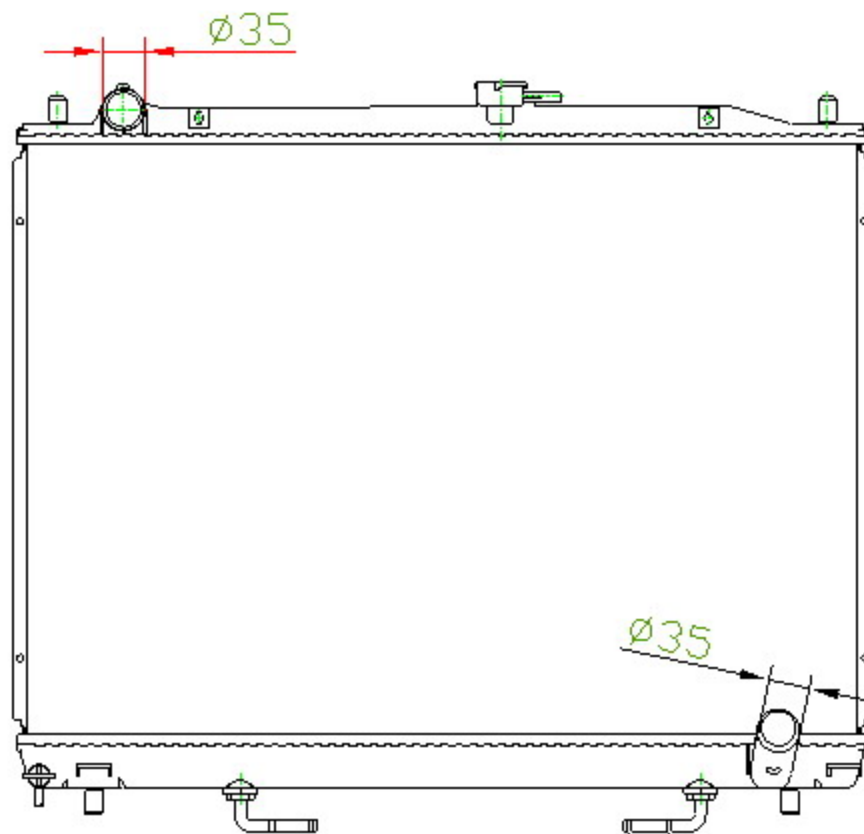

14101

CARTYPE: PAJERO V78W 4M41'99-00 AT

CORE SIZE: PC 525 x 698 x 16

CORE SIZE: PA 525 x 698 x 16/22

OEM:MR968285

DPI:

CARTON: 74.5*12.5*72

TANK SIZE: 717*/40/48.5

OIL COOLER:390