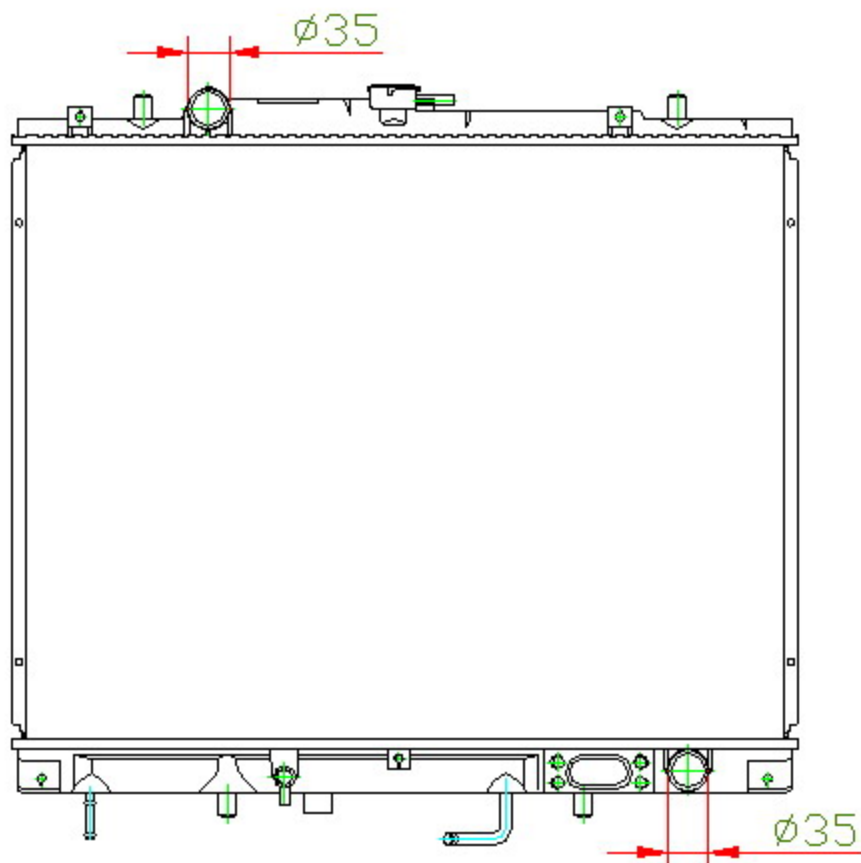

14102

CARTYPE: CHALLENGER K97W 4M40 96-99 AT DPI:

CORE SIZE: PC 500 x 638 x 32

CARTON: 68.5*13*70.5

CORE SIZE: PA 500 x 638 x 32/36

TANK SIZE: 660*54.5

OEM: MR239623

OIL COOLER:350