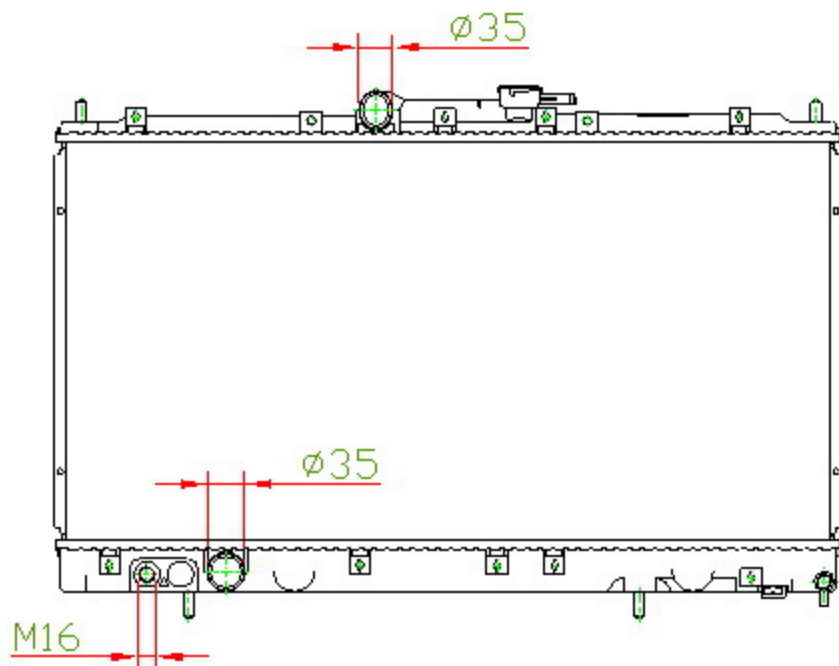

14106

CARTYPE: GALANT'98 4G93 MT

CORE SIZE: PC 375 x 718 x 16

CORE SIZE: PA 375 x 708 x 16/26

OEM:

DPI:

CARTON: 76*11.5*57.5

TANK SIZE: 736*47.5