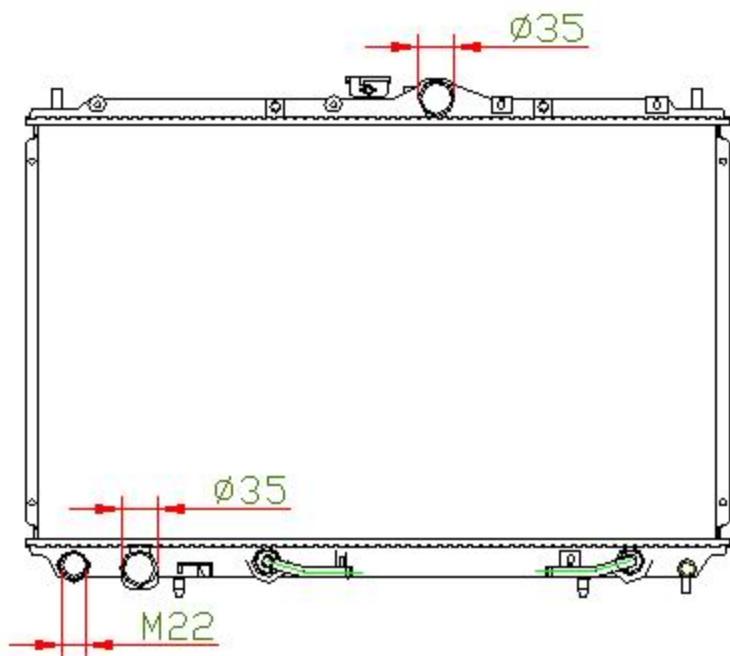

14109

CARTYPE: CARISMA 1.6 4G93 AT

CORE SIZE: PC 400 x 658 x 32

CORE SIZE: PA 400 x 648 x 26

OEM: MB925638

DPI:

CARTON: 72*11.7*55

TANK SIZE: 680*48

OIL COOLER:350