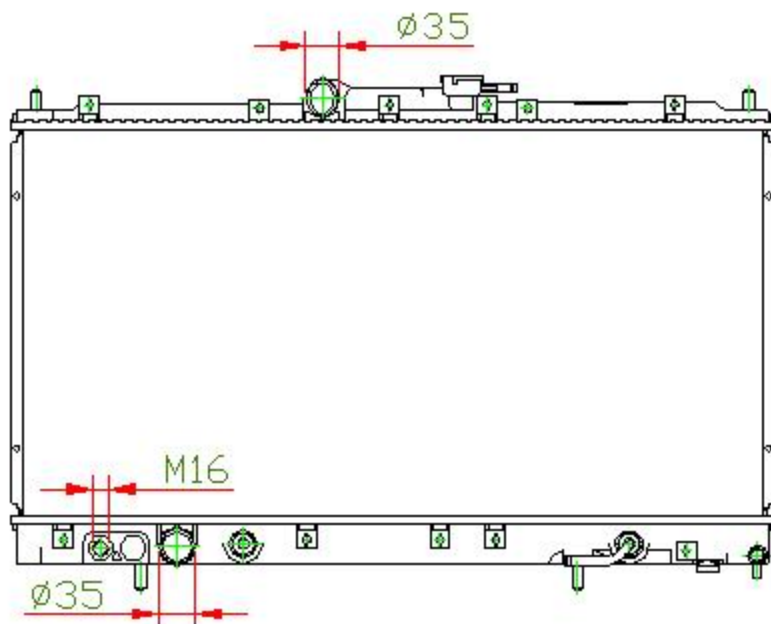

14111

CARTYPE: GALANT'98 EC5A/6A13 AT

CORE SIZE: PC 375 x 718 x 32

CORE SIZE: PA 375 x 708 x 26

OEM:

DPI:

CARTON: 76.5*11.5*57.5

TANK SIZE: 736*47.5

OIL COOLER:375