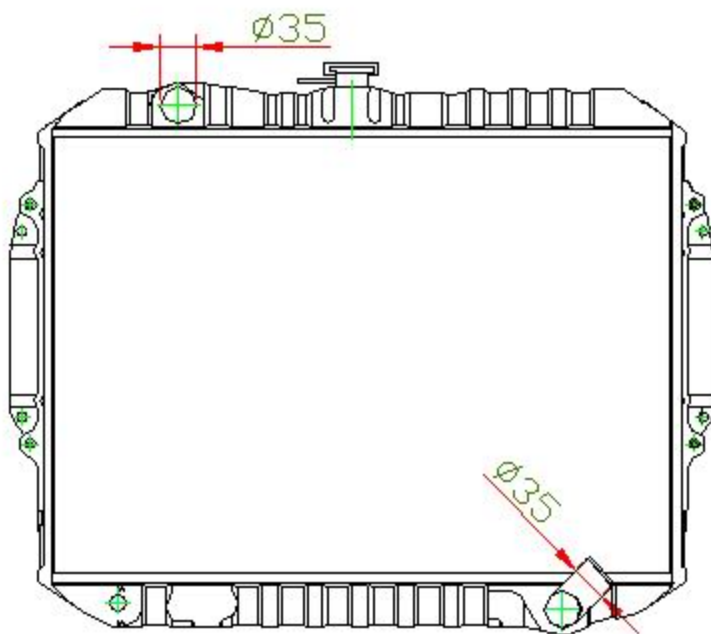

14113

CARTYPE: PAJERO/L047 '86-91 MT

CORE SIZE: BC 397 x 598 x 49

CORE SIZE:

OEM:

DPI:

CARTON: 70\*17.7\*55

TANK SIZE: 605\*65