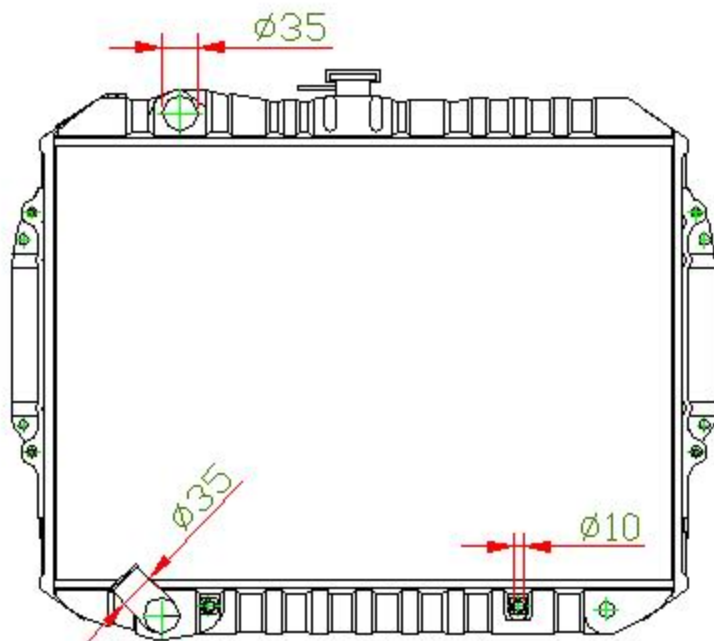

14114

CARTYPE: PAJERO V33 '92-98 AT

CORE SIZE: BC 422 x 598 x 49

CORE SIZE:

OEM:

DPI:

CARTON: 70*15.7*58

TANK SIZE: 605*65

OIL COOLER:300