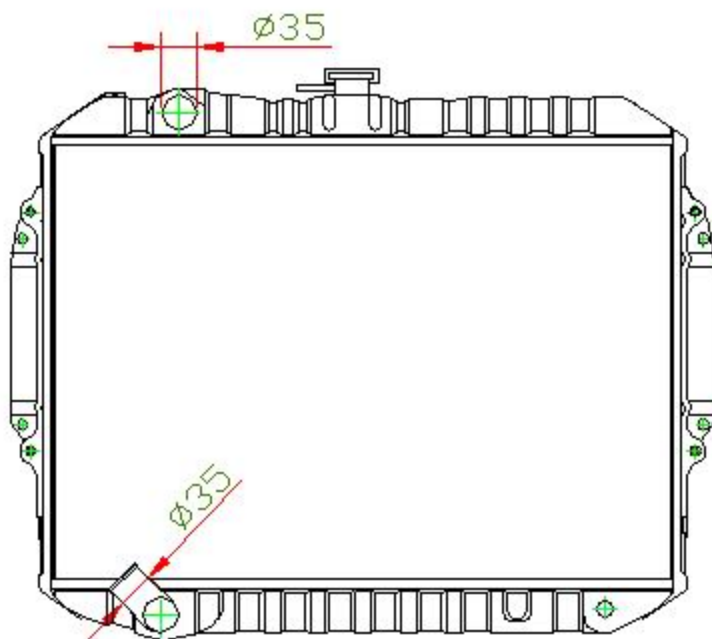

14115

CARTYPE: PAJERO V33 '92-98 MT

CORE SIZE: BC 422 x 598 x 49

CORE SIZE:

OEM: MB660076/MB660077

DPI:

CARTON: 70*15.7*58

TANK SIZE: 605*65